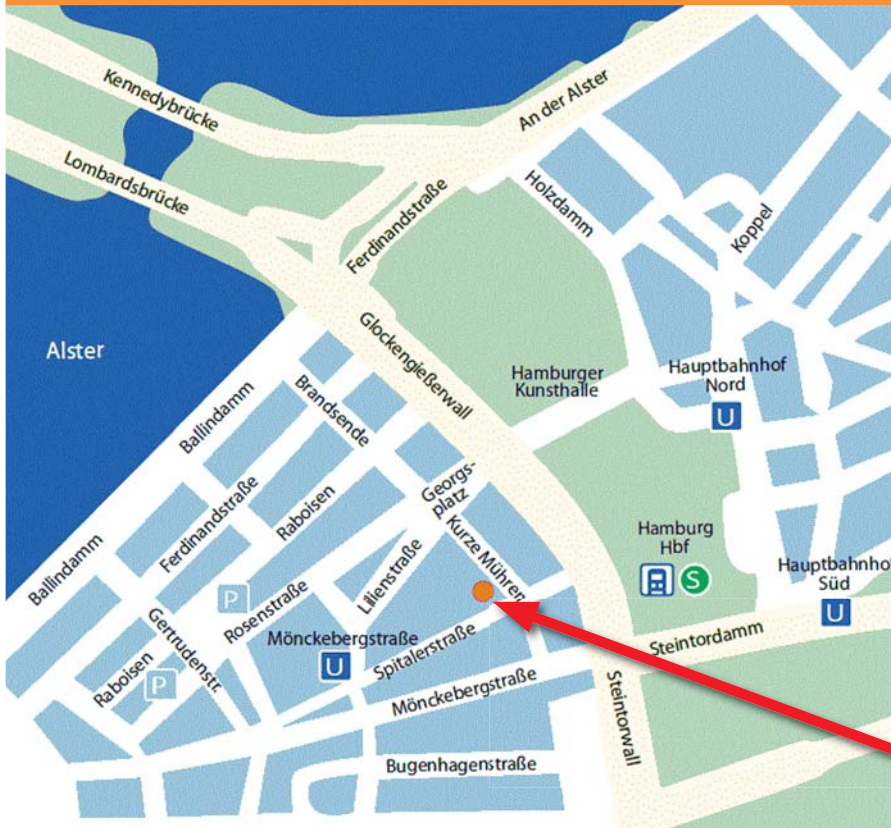

Directions to...

Thinking Networks AG
Competence Center Hamburg
Regus Business Center Spitalerhof
Kurze Mühren 1
D-20095 Hamburg

Tel. +49 (0)40/3 29 01-144
hamburg@thinking-networks.com

THINKING
NETWORKS

Travel by car

From Bremen/Hannover:

- Proceed to the "Hamburg Südwest" Autobahn interchange
- Take A255 toward "Hamburg Zentrum" and the main railway station ("Hauptbahnhof")
- Turn right at the "Hauptbahnhof" onto Steintordamm
- Proceed in the right lane to Glockengießerwall

From Kiel:

- Proceed to Hamburg Stellingen on B4 toward Kieler Straße
- Turn left toward the "Pferdemarkt"
- Take Ring 1 toward the "Lombardsbrücke"
- Proceed in the right lane to Glockengießerwall

Direction to the parking garage:

- Proceed from Glockengießerwall to Georgesplatz
- Turn onto Rosenstraße
- Turn left onto the one-way street toward "Gertrudenkirchhof"
- Take the next left onto Lilienstraße and proceed to the entrance to the underground garage

From Hamburg Airport

- Airport shuttle bus to the "Hauptbahnhof"
  – travel time approx. 30 min.

With public transportation (S and U-Bahn)

- To Hamburg "Hauptbahnhof" (Spitalerstraße exit)
- Cross Glockengießerwall onto Spitalerstraße
- Entrance to the Spitalerhof at the corner of Mührenstraße/Spitalerstraße

We are located on the 2nd floor of the Regus Business Center.